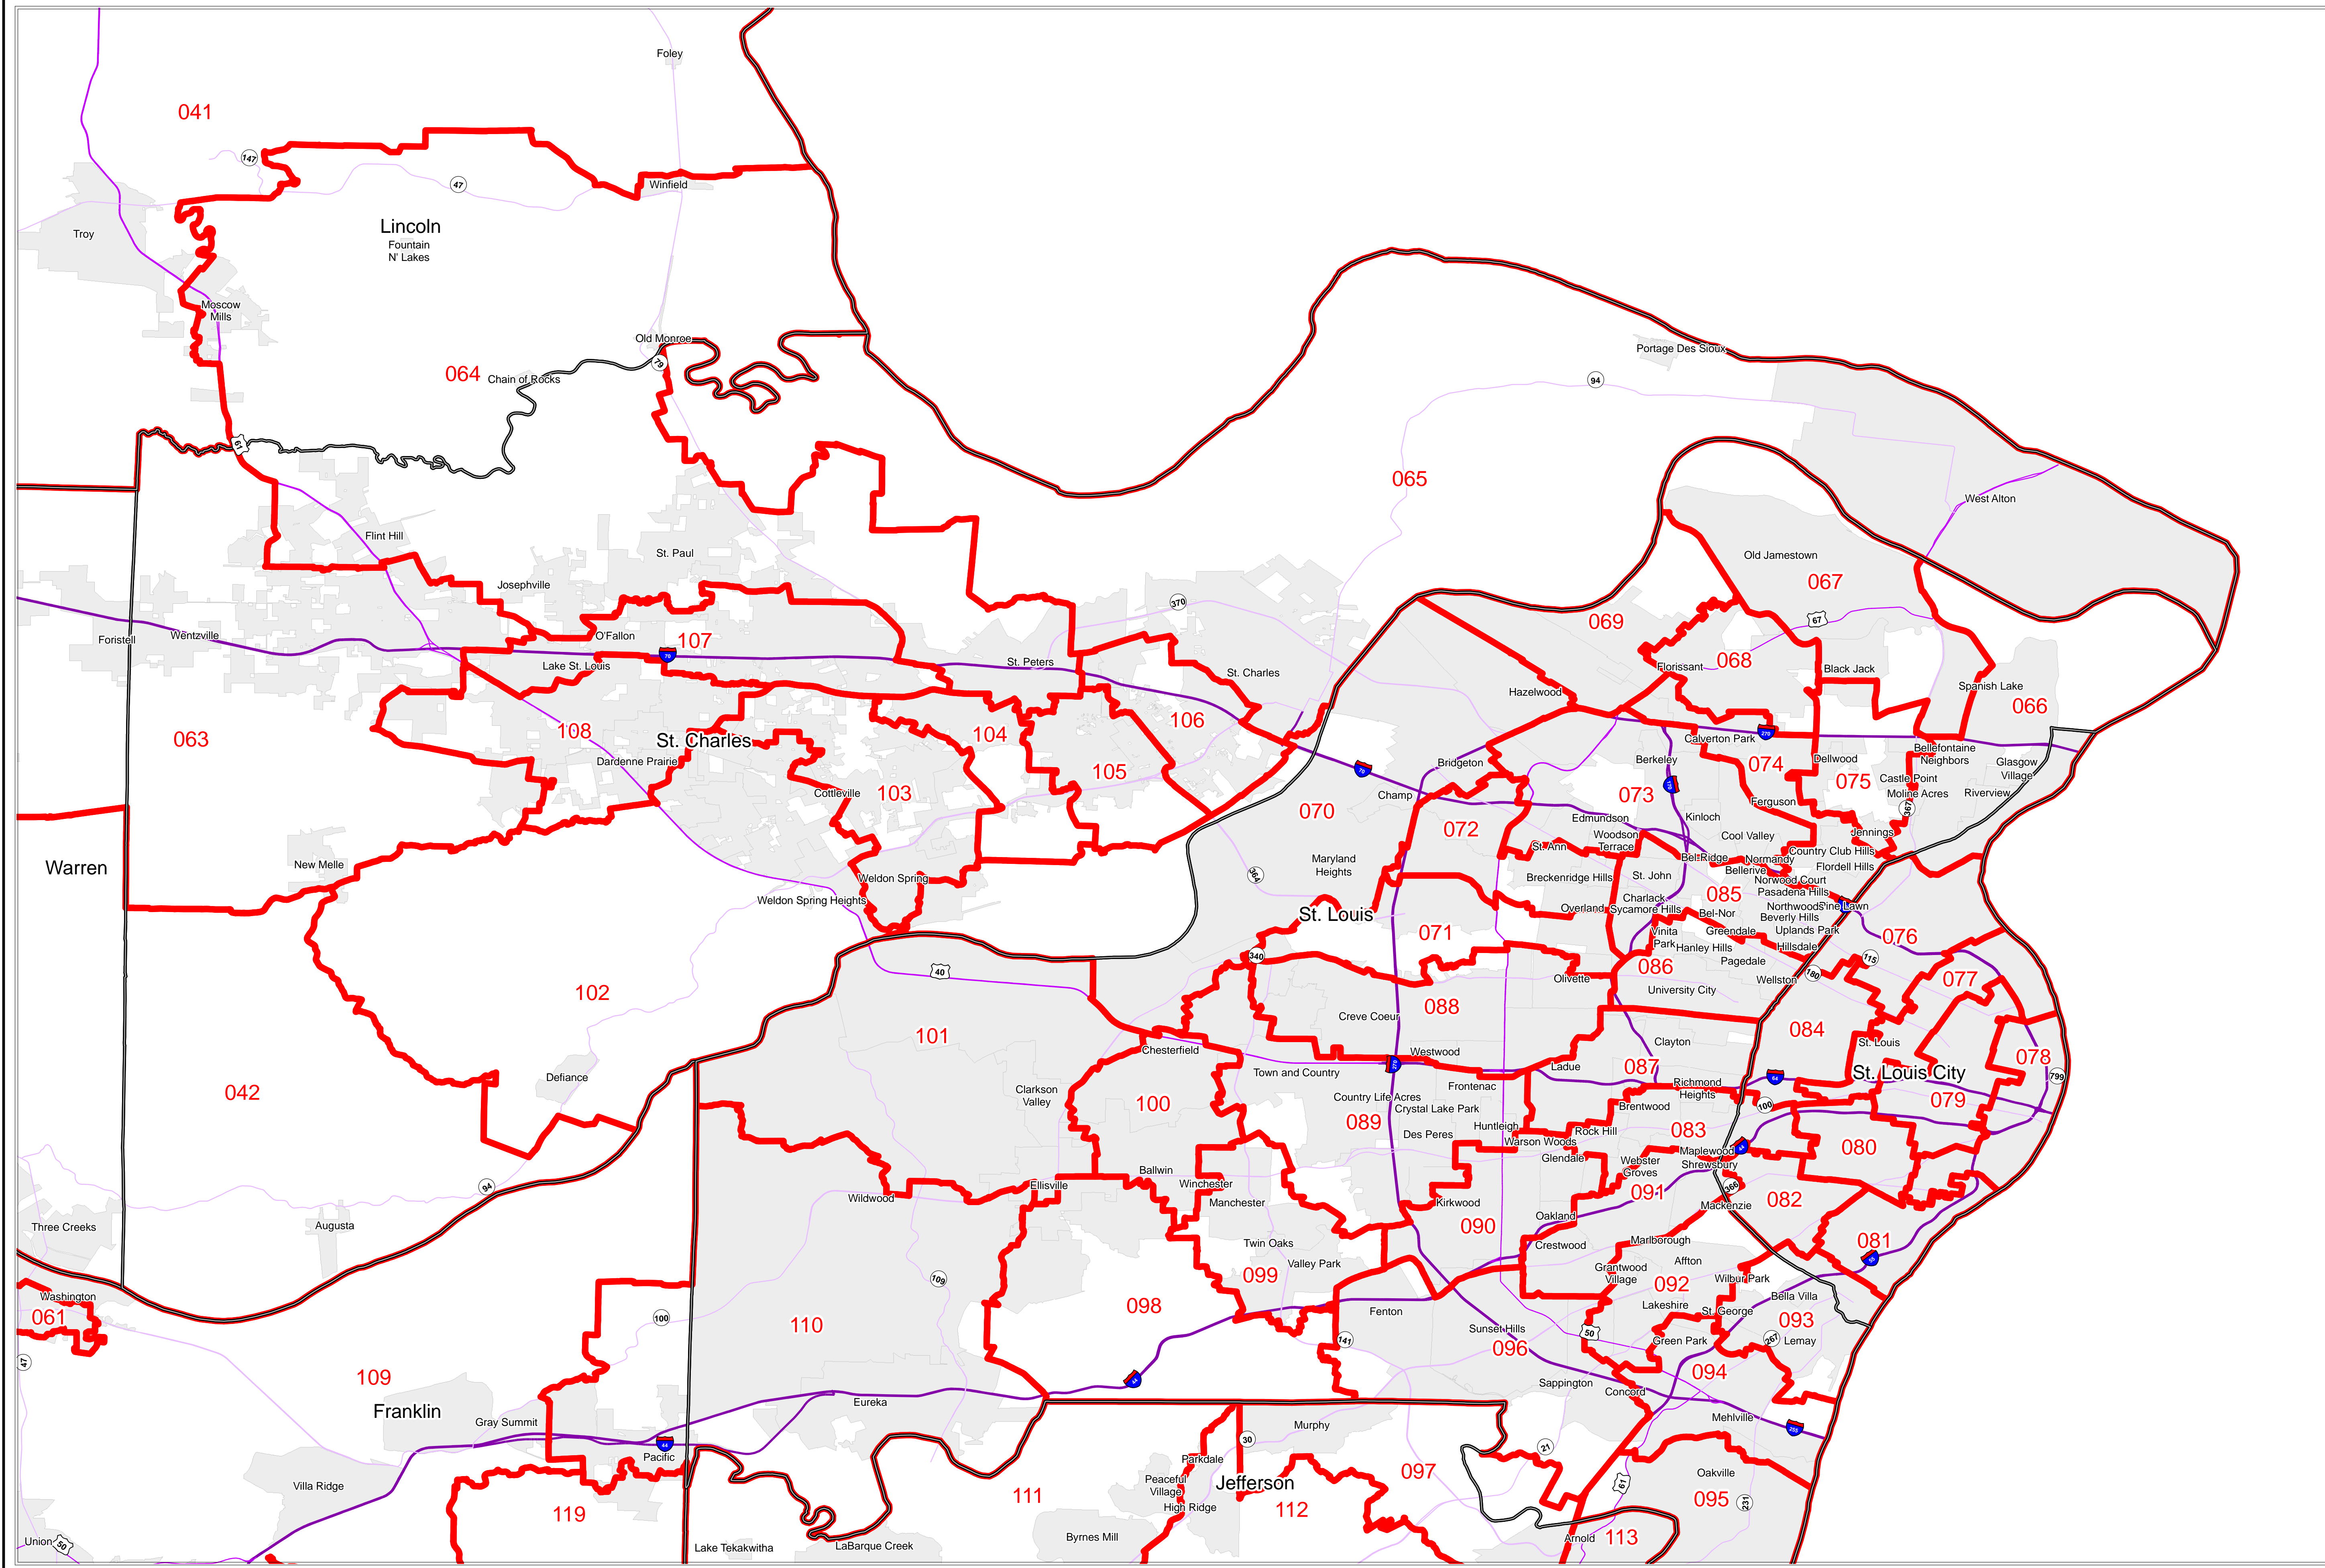

House Apportionment Plan 2011

Missouri Appellate Apportionment Commission